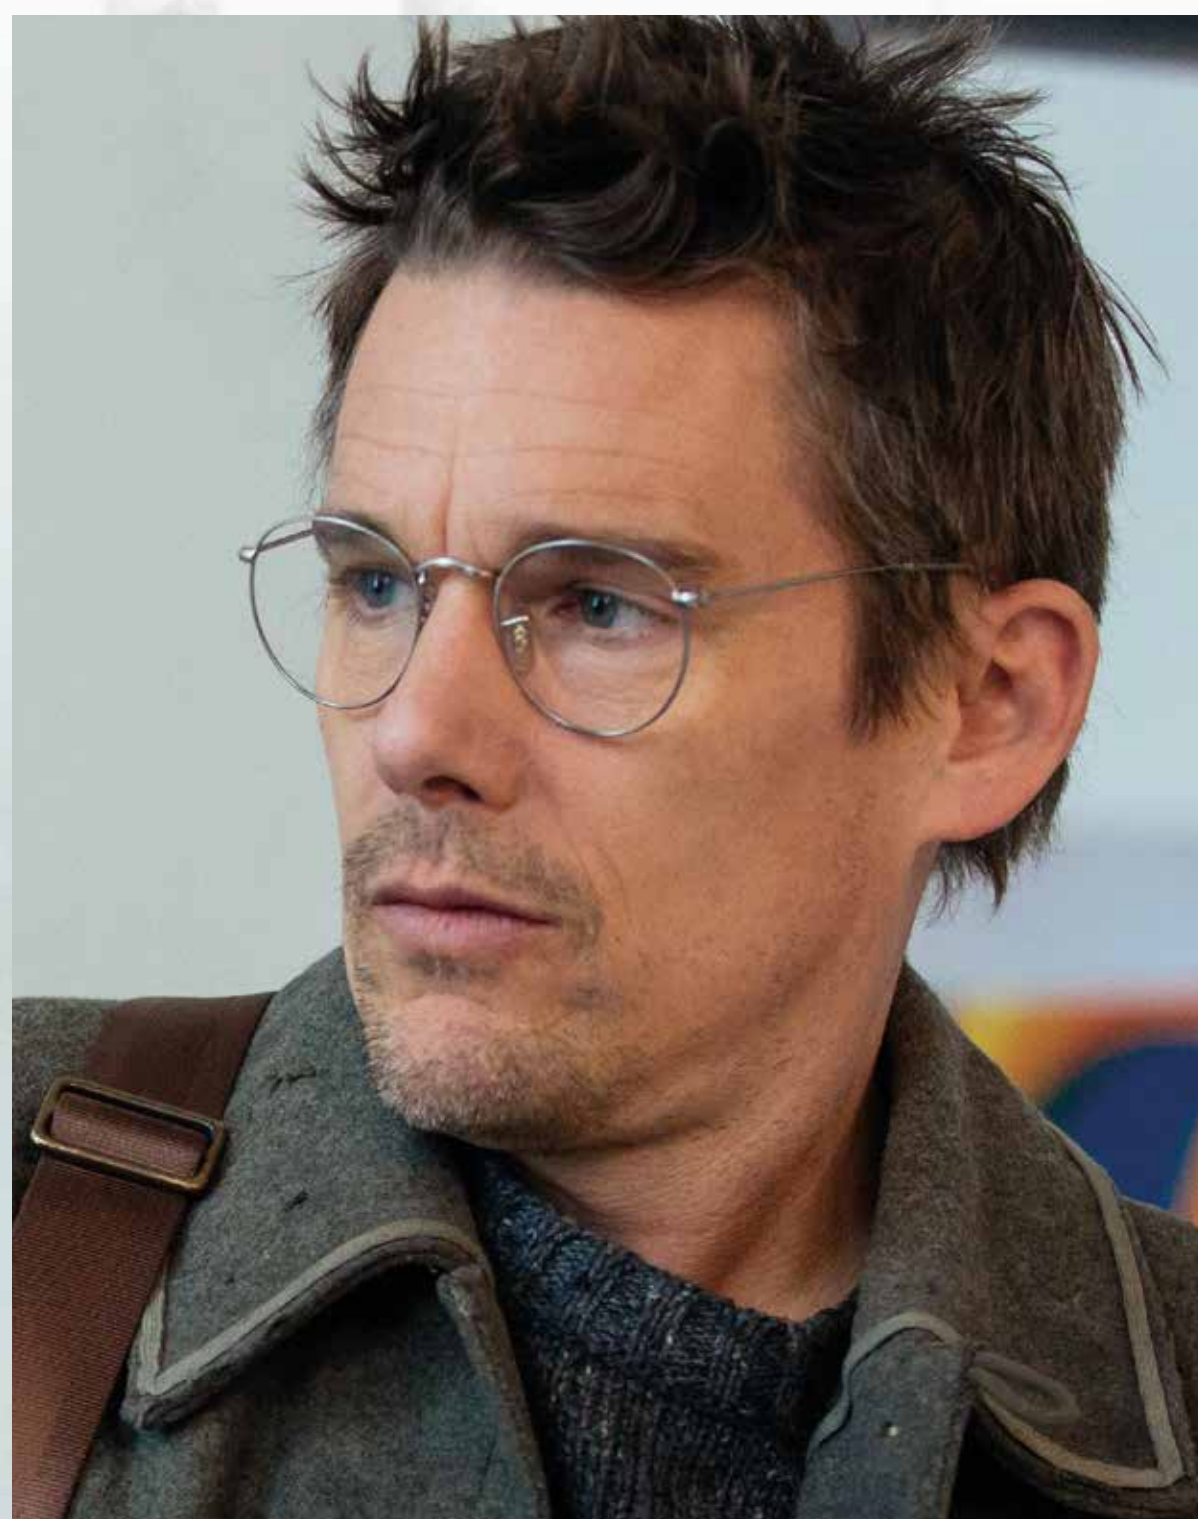

GRETA GERWIG

ETHAN HAWKE

a JULIANNE MOORE

MAGGIE MÁ PLÁN

Réžia: REBECCA MILLER

V KINÁCH OD 26. MÁJA

A ROUND FILMS / RACHAEL HOROVITZ PRODUCTION, FREEDOM MEDIA IN ASSOCIATION WITH LOCOMOTIVE IN ASSOCIATION WITH HYPERION MEDIA IN ASSOCIATION WITH FRANKLIN STREET CAPITAL IN ASSOCIATION WITH PROTAGONIST PICTURES
A REBECCA MILLER FILM GRETA GERWIG ETHAN HAWKE BILL HADER MAYA RUDOLPH TRAVIS FIMMEL WALLACE SHAWN IDA ROHATYN AND JULIANNE MOORE
MAGGIE'S PLAN CASTING BY CINDY TOLAN, CSA DIRECTOR OF PHOTOGRAPHY SAM LEVY PRODUCTION DESIGNER ALEXANDRA SCHALLER EDITED BY SABINE HOFFMAN, ACE MUSIC BY MICHAEL ROHATYN COSTUME DESIGNER MALGOSIA TURZANSKA
MUSIC SUPERVISOR ADAM HOROVITZ CO-PRODUCER JONATHAN SHOEMAKER EXECUTIVE PRODUCERS PHILIP STEPHENSON TEMPLE WILLIAMS LUCY BARZUN DONNELLY ALEXANDRA KERRY MICHAEL J. MAILIS SUSAN WRUBEL
PRODUCED BY RACHAEL HOROVITZ DAMON CARDASIS REBECCA MILLER BASED ON A STORY BY KAREN RINALDI WRITTEN FOR THE SCREEN AND DIRECTED BY REBECCA MILLER

PROTAGONIST

Rachael Horovitz Prods.

CAA

COPYRIGHT © 2015 LILY HARDING PICTURES, LLC ALL RIGHTS RESERVED.

66th Internationale
Filmfestspiele
Berlin
Panorama

FEMINITY